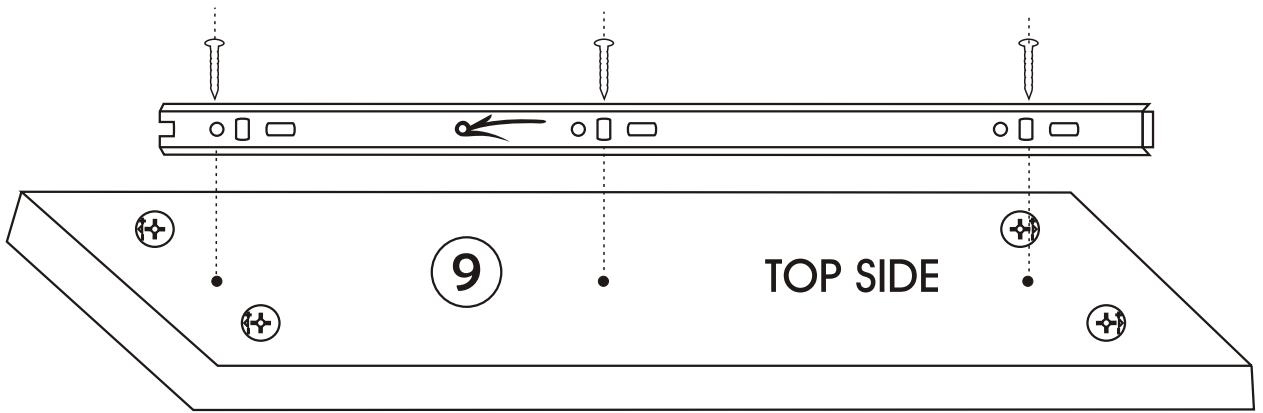

SIDYMA CAFFEE TABLE

Assembly Manual

Kalune Design
Furniture

SIDYMA CAFFEE TABLE

ATTENTION !!

Minifix is the main connection material used in Decortile products ,
Before starting assembly , Please check the drawings below

Accessory List

B10  4X	A1 Minifix  28X	A2 Minifix  28X	 2X
 4X	A3  16X	N20 3,5x18  24X	C9  2X

GENERAL VIEW

3

4

5

6

7