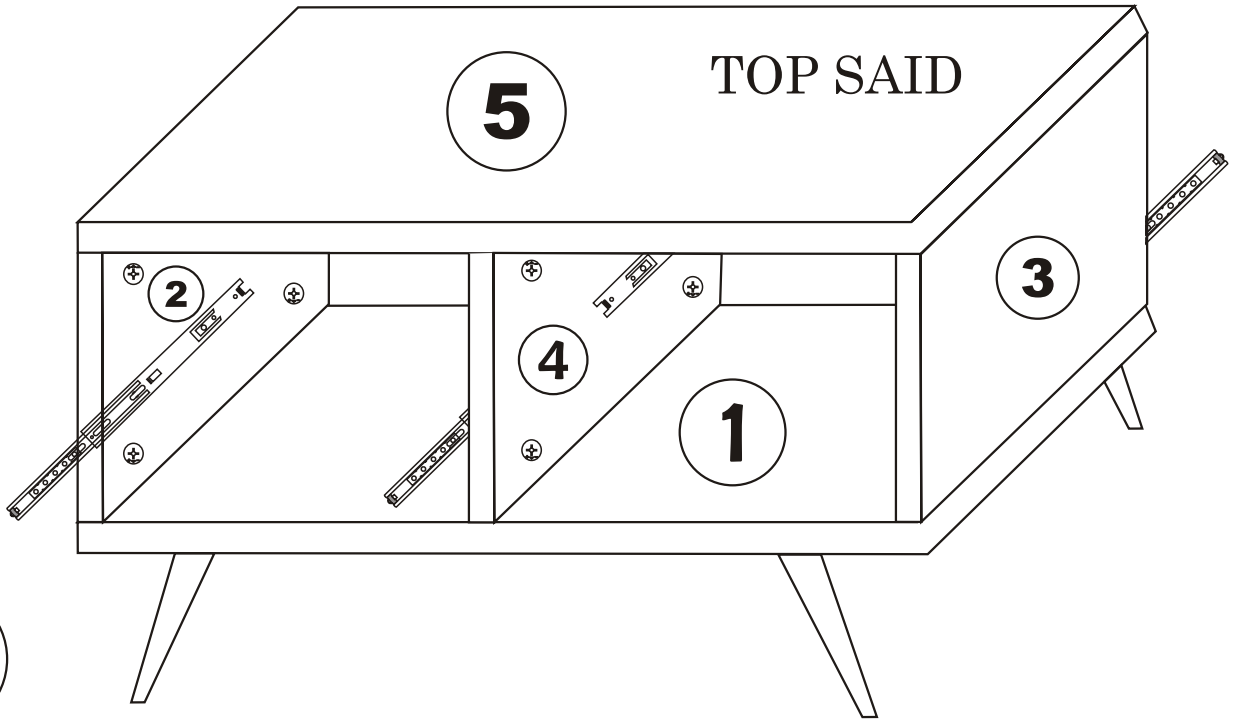

SIDYMA CAFFEE TABLE

Assembly Manual

Kalune Design
Furniture

SIDYMA CAFFEE TABLE

ATTENTION !!

Minifix is the main connection material used in Decortile products ,
Before starting assembly , Please check the drawings below

Accessory List

B10  4X	A1 Minifix  28X	A2 Minifix  28X	 2X
 4X	A3  16X	N20 3,5x18  24X	C9  2X

GENERAL VIEW

3

4

5

6

7