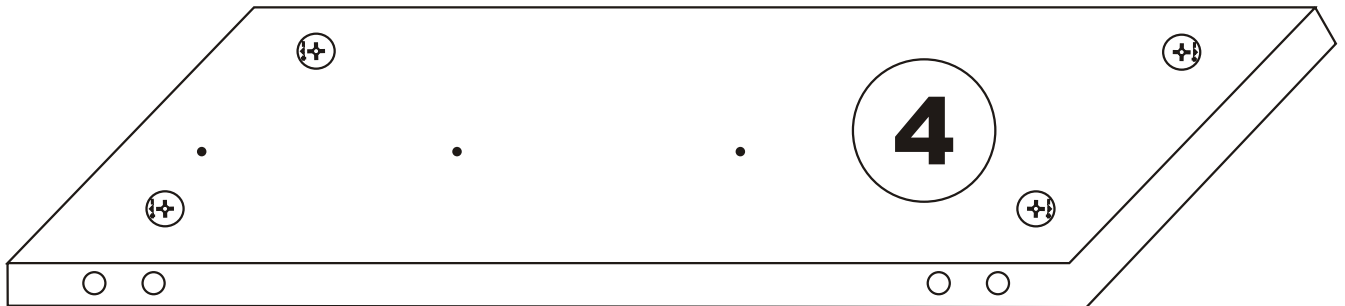

SIDYMA CAFFEE TABLE

Assembly Manual

Kalune Design
Furniture

SIDYMA CAFFEE TABLE

ATTENTION !!

Minifix is the main connection material used in Decortile products ,
Before starting assembly , Please check the drawings below

Accessory List

B10  4X	A1 Minifix  28X	A2 Minifix  28X	 2X
 4X	A3  16X	N20 3,5x18  24X	C9  2X

GENERAL VIEW

3

4

5

6

7