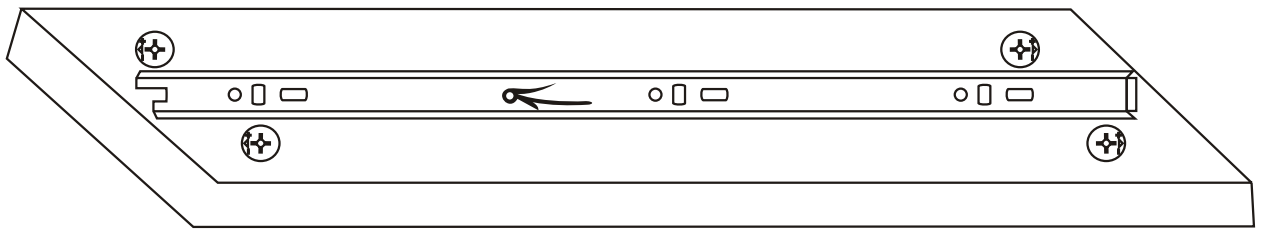

SIDYMA CAFFEE TABLE

Assembly Manual

Kalune Design
Furniture

SIDYMA CAFFEE TABLE

ATTENTION !!

Minifix is the main connection material used in Decortile products ,
Before starting assembly , Please check the drawings below

Accessory List

B10  4X	A1 Minifix  28X	A2 Minifix  28X	 2X
 4X	A3  16X	N20 3,5x18  24X	C9  2X

GENERAL VIEW

3

4

5

6

7