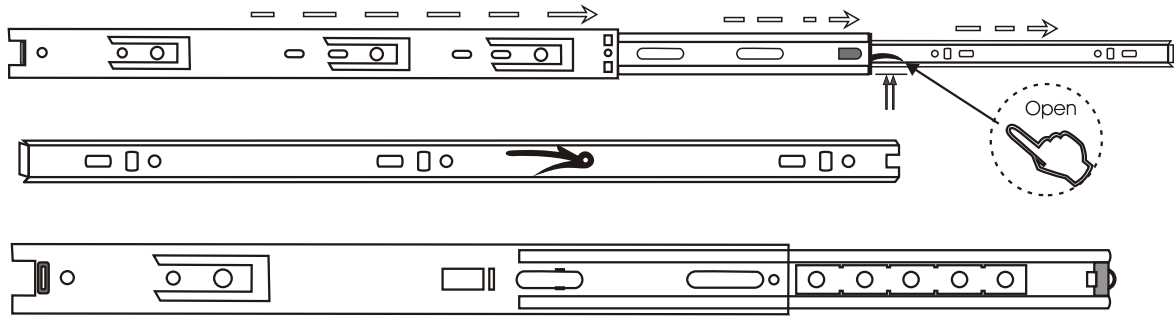

SIDYMA CAFFEE TABLE

Assembly Manual

Kalune Design
Furniture

SIDYMA CAFFEE TABLE

ATTENTION !!

Minifix is the main connection material used in Decortile products ,
Before starting assembly , Please check the drawings below

Accessory List

B10  4X	A1 Minifix  28X	A2 Minifix  28X	 2X
 4X	A3  16X	N20 3,5x18  24X	C9  2X

GENERAL VIEW

3

4

5

6

7