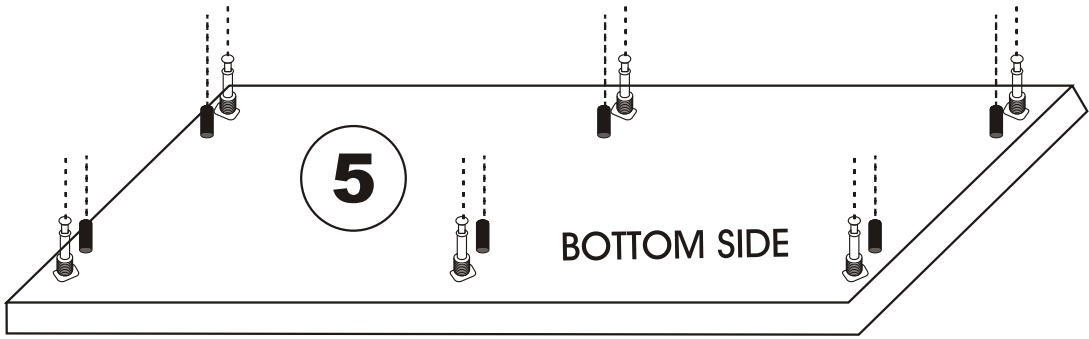

SIDYMA CAFFEE TABLE

Assembly Manual

Kalune Design
Furniture

SIDYMA CAFFEE TABLE

ATTENTION !!

Minifix is the main connection material used in Decortile products ,
Before starting assembly , Please check the drawings below

Accessory List

B10  4X	A1 Minifix  28X	A2 Minifix  28X	 2X
 4X	A3  16X	N20 3,5x18  24X	C9  2X

GENERAL VIEW

3

4

5

6

7