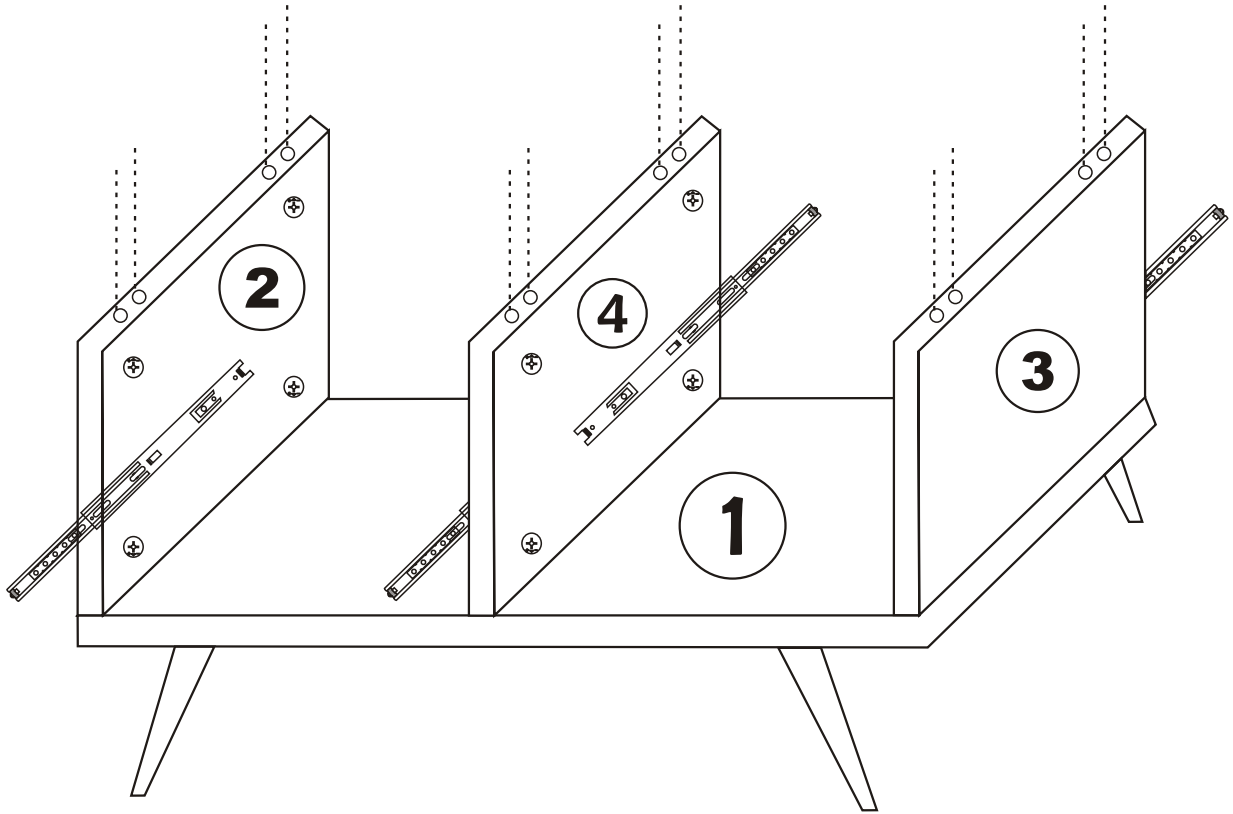

SIDYMA CAFFEE TABLE

Assembly Manual

Kalune Design
Furniture

SIDYMA CAFFEE TABLE

ATTENTION !!

Minifix is the main connection material used in Decortile products ,
Before starting assembly , Please check the drawings below

Accessory List

B10  4X	A1 Minifix  28X	A2 Minifix  28X	 2X
 4X	A3  16X	N20 3,5x18  24X	C9  2X

GENERAL VIEW

3

4

5

6

7