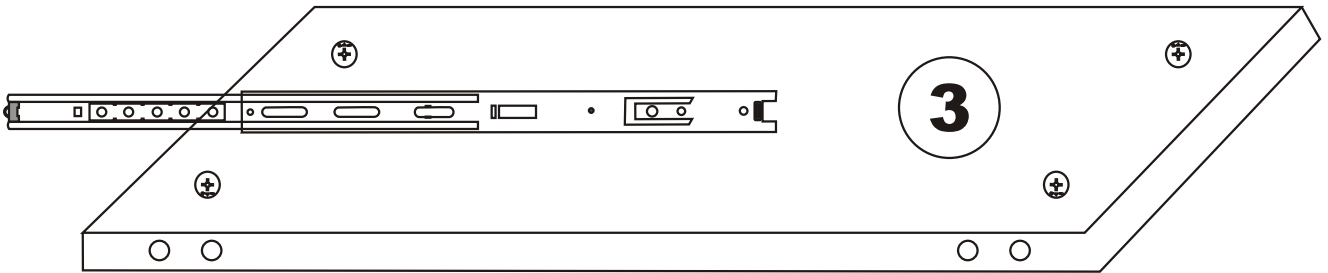

SIDYMA CAFFEE TABLE

Assembly Manual

Kalune Design
Furniture

SIDYMA CAFFEE TABLE

ATTENTION !!

Minifix is the main connection material used in Decortile products ,
Before starting assembly , Please check the drawings below

Accessory List

B10  4X	A1 Minifix  28X	A2 Minifix  28X	 2X
 4X	A3  16X	N20 3,5x18  24X	C9  2X

GENERAL VIEW

3

4

5

6

7