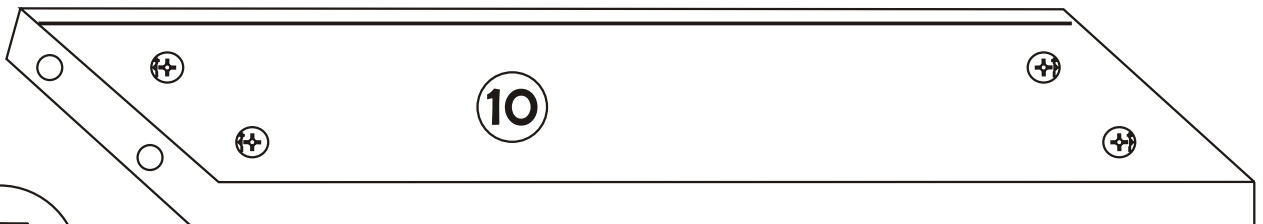

SIDYMA CAFFEE TABLE

Assembly Manual

Kalune Design
Furniture

SIDYMA CAFFEE TABLE

ATTENTION !!

Minifix is the main connection material used in Decortile products ,
Before starting assembly , Please check the drawings below

Accessory List

B10  4X	A1 Minifix  28X	A2 Minifix  28X	 2X
 4X	A3  16X	N20 3,5x18  24X	C9  2X

GENERAL VIEW

3

4

5

6

7