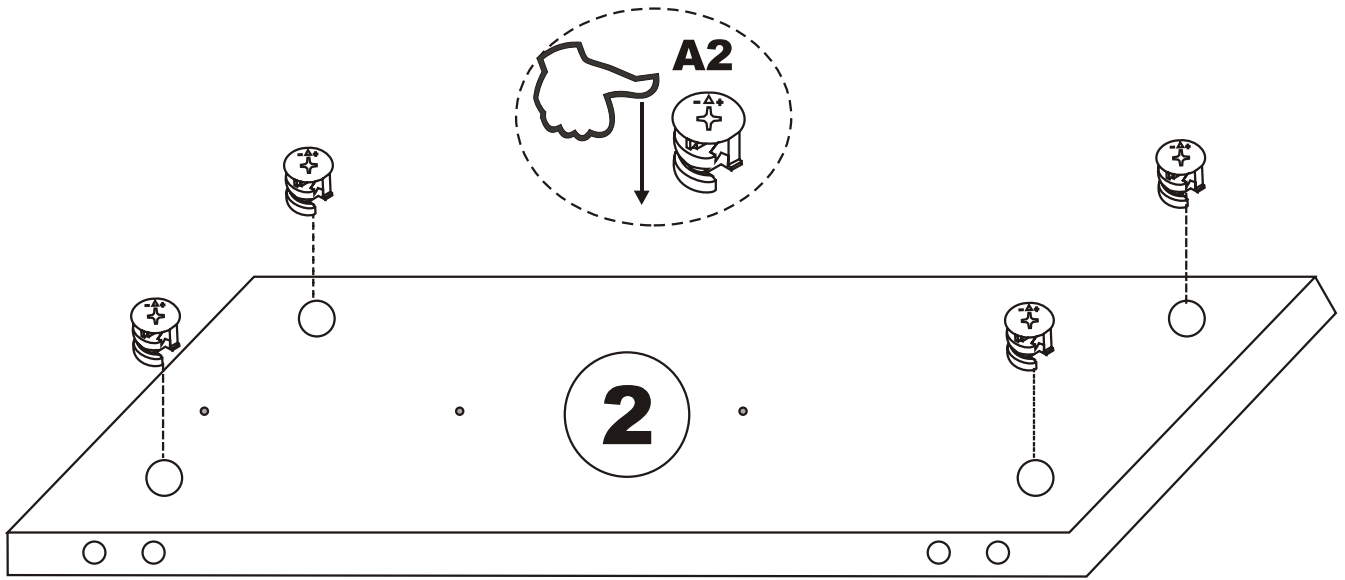

SIDYMA CAFFEE TABLE

Assembly Manual

Kalune Design
Furniture

SIDYMA CAFFEE TABLE

ATTENTION !!

Minifix is the main connection material used in Decortile products ,
Before starting assembly , Please check the drawings below

Accessory List

B10  4X	A1 Minifix  28X	A2 Minifix  28X	 2X
 4X	A3  16X	N20 3,5x18  24X	C9  2X

GENERAL VIEW

3

4

5

6

7