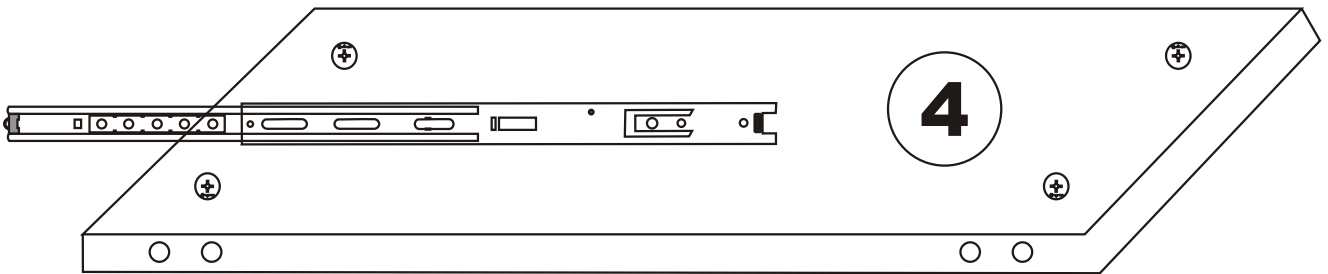

SIDYMA CAFFEE TABLE

Assembly Manual

Kalune Design
Furniture

SIDYMA CAFFEE TABLE

ATTENTION !!

Minifix is the main connection material used in Decortile products ,
Before starting assembly , Please check the drawings below

Accessory List

B10  4X	A1 Minifix  28X	A2 Minifix  28X	 2X
 4X	A3  16X	N20 3,5x18  24X	C9  2X

GENERAL VIEW

3

4

5

6

7