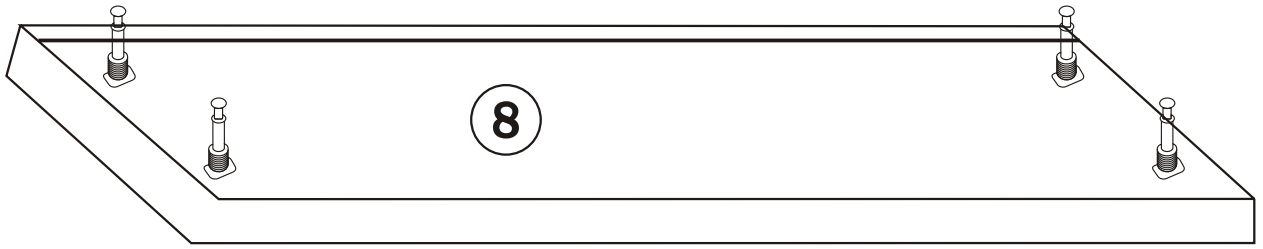

SIDYMA CAFFEE TABLE

Assembly Manual

Kalune Design
Furniture

SIDYMA CAFFEE TABLE

ATTENTION !!

Minifix is the main connection material used in Decortile products ,
Before starting assembly , Please check the drawings below

Accessory List

B10  4X	A1 Minifix  28X	A2 Minifix  28X	 2X
 4X	A3  16X	N20 3,5x18  24X	C9  2X

GENERAL VIEW

3

4

5

6

7