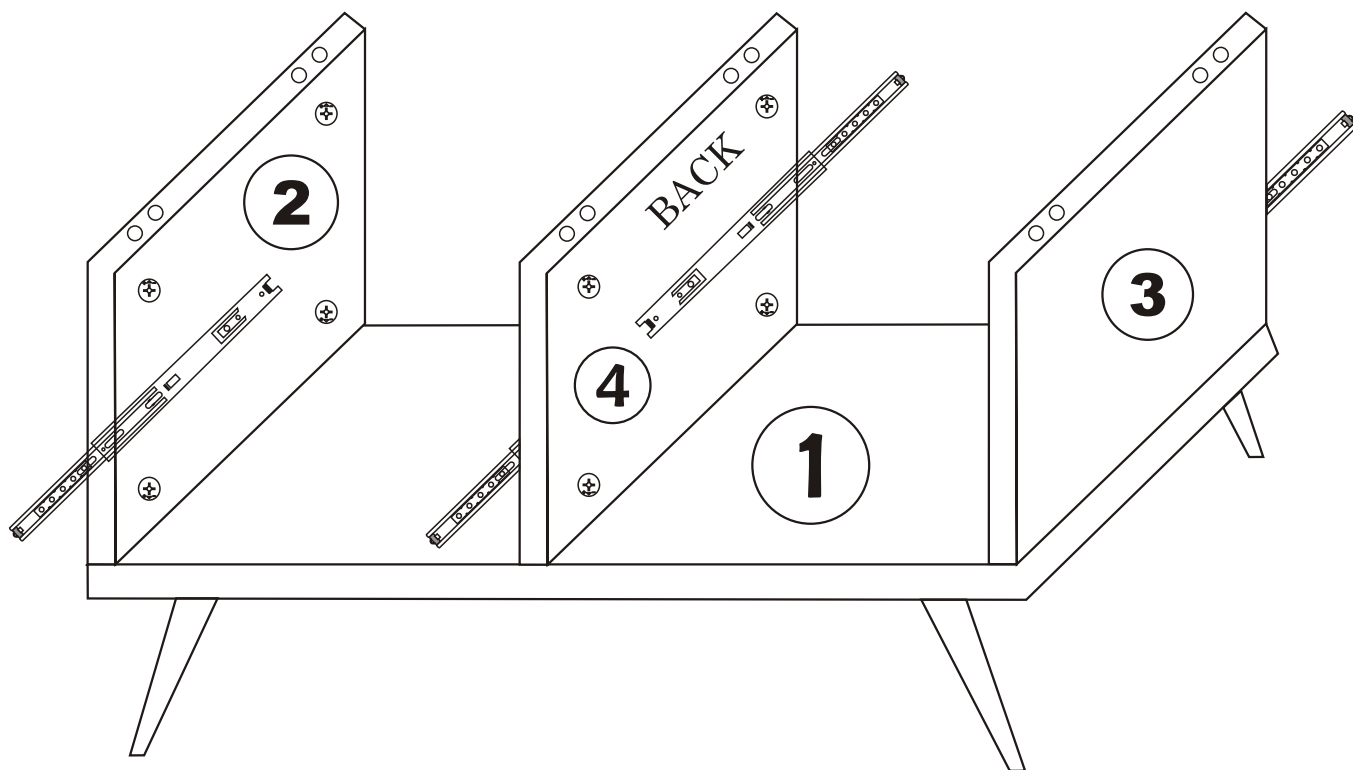

SIDYMA CAFFEE TABLE

Assembly Manual

Kalune Design
Furniture

SIDYMA CAFFEE TABLE

ATTENTION !!

Minifix is the main connection material used in Decortile products ,
Before starting assembly , Please check the drawings below

Accessory List

B10  4X	A1 Minifix  28X	A2 Minifix  28X	 2X
 4X	A3  16X	N20 3,5x18  24X	C9  2X

GENERAL VIEW

3

4

5

6

7