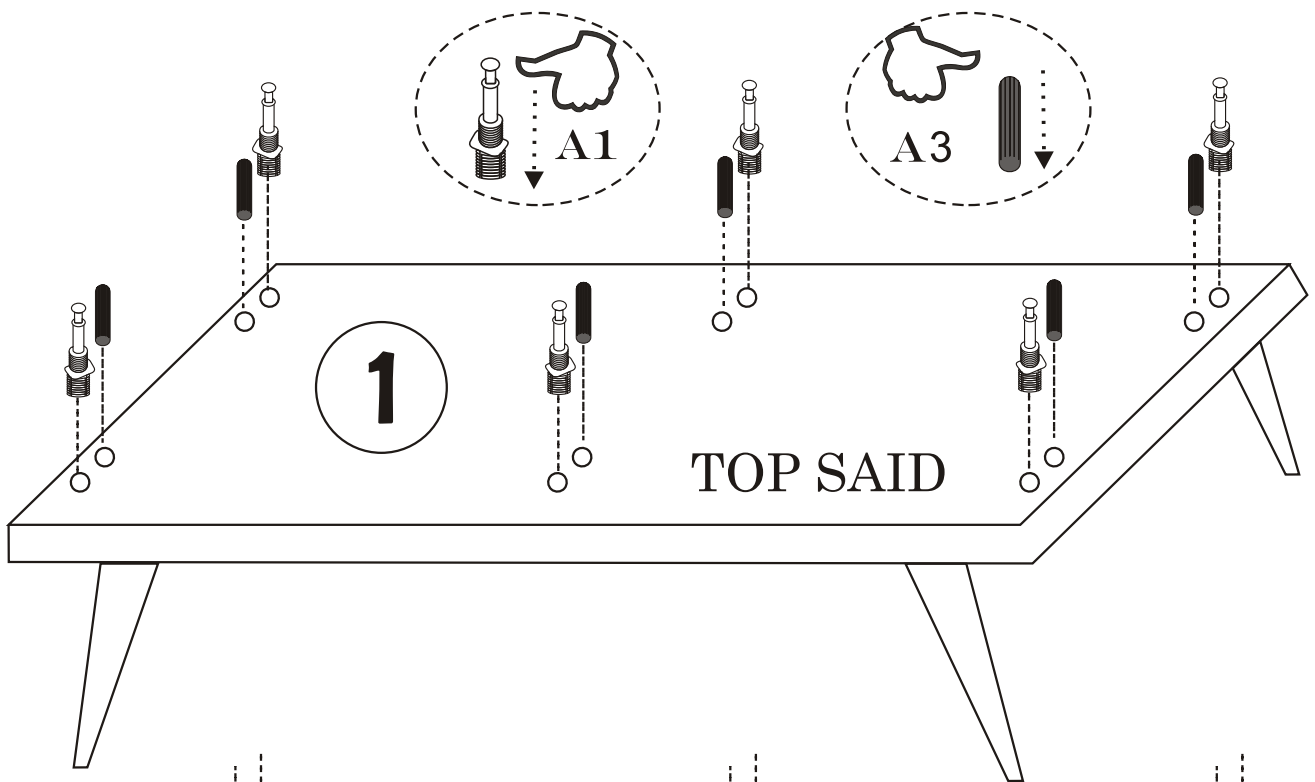

SIDYMA CAFFEE TABLE

Assembly Manual

Kalune Design
Furniture

SIDYMA CAFFEE TABLE

ATTENTION !!

Minifix is the main connection material used in Decortile products ,
Before starting assembly , Please check the drawings below

Accessory List

B10  4X	A1 Minifix  28X	A2 Minifix  28X	 2X
 4X	A3  16X	N20 3,5x18  24X	C9  2X

GENERAL VIEW

3

4

5

6

7