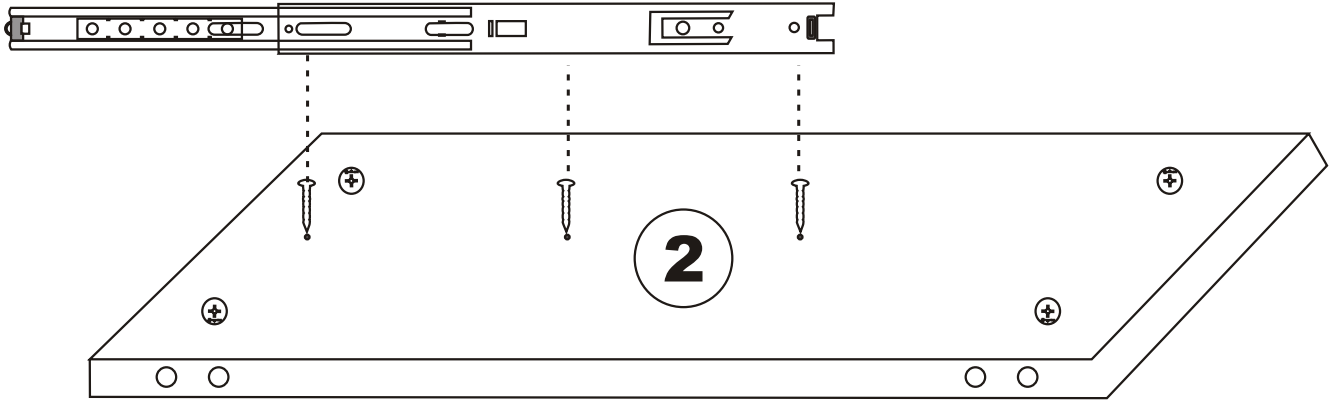

SIDYMA CAFFEE TABLE

Assembly Manual

Kalune Design
Furniture

SIDYMA CAFFEE TABLE

ATTENTION !!

Minifix is the main connection material used in Decortile products ,
Before starting assembly , Please check the drawings below

Accessory List

B10  4X	A1 Minifix  28X	A2 Minifix  28X	 2X
 4X	A3  16X	N20 3,5x18  24X	C9  2X

GENERAL VIEW

3

4

5

6

7