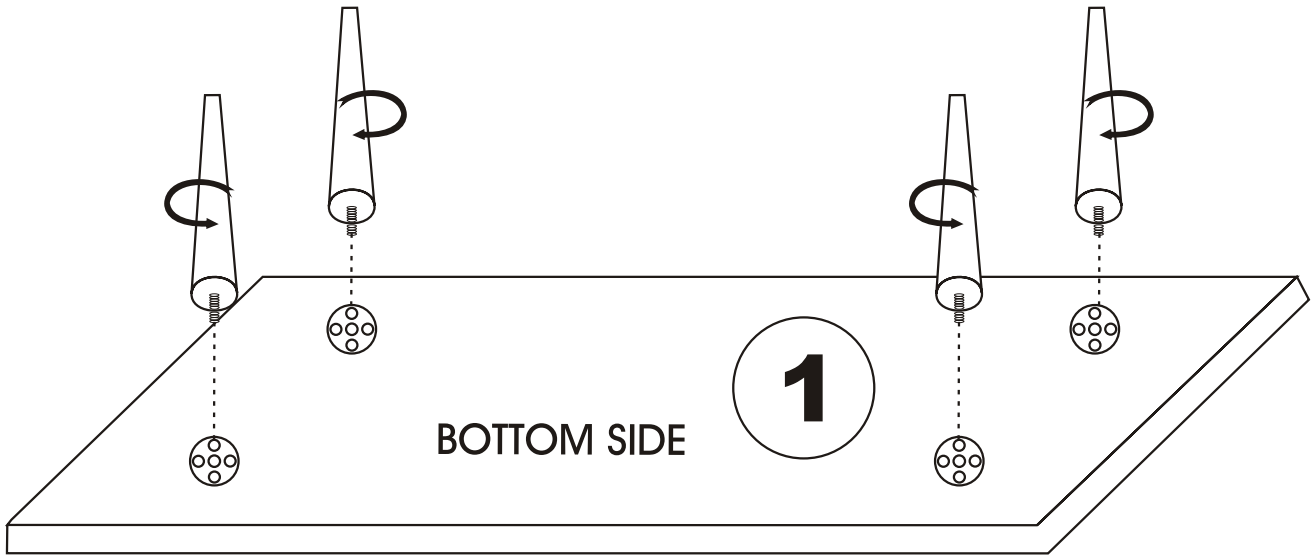

SIDYMA CAFFEE TABLE

Assembly Manual

Kalune Design
Furniture

SIDYMA CAFFEE TABLE

ATTENTION !!

Minifix is the main connection material used in Decortile products ,
Before starting assembly , Please check the drawings below

Accessory List

B10  4X	A1 Minifix  28X	A2 Minifix  28X	 2X
 4X	A3  16X	N20 3,5x18  24X	C9  2X

GENERAL VIEW

3

4

5

6

7