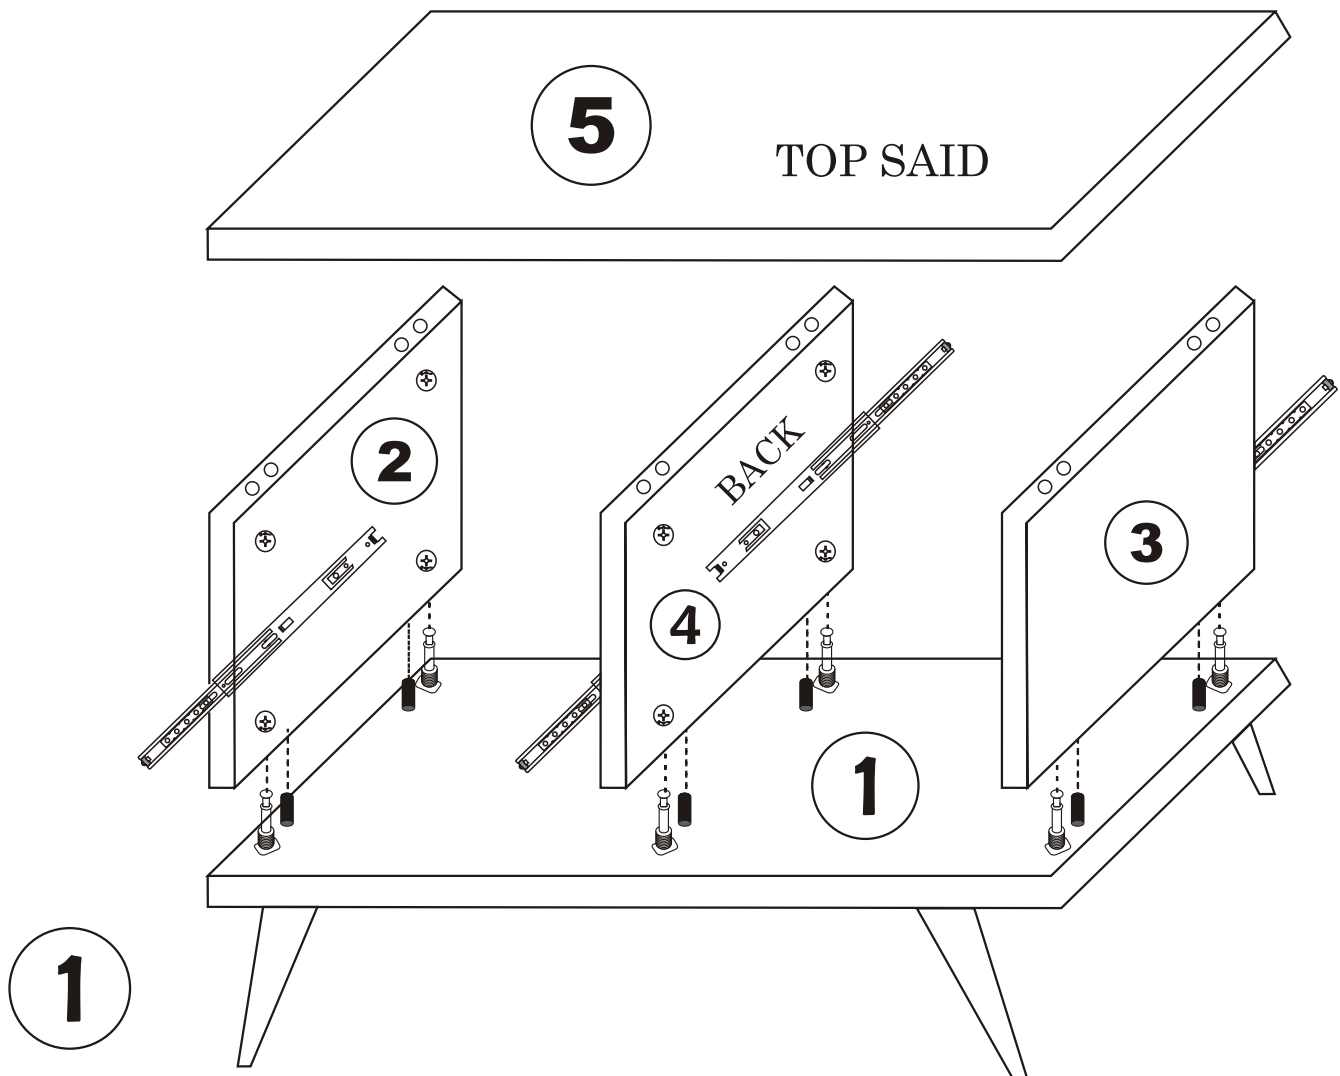

SIDYMA CAFFEE TABLE

Assembly Manual

Kalune Design
Furniture

SIDYMA CAFFEE TABLE

ATTENTION !!

Minifix is the main connection material used in Decortile products ,
Before starting assembly , Please check the drawings below

Accessory List

B10  4X	A1 Minifix  28X	A2 Minifix  28X	 2X
 4X	A3  16X	N20 3,5x18  24X	C9  2X

GENERAL VIEW

3

4

5

6

7