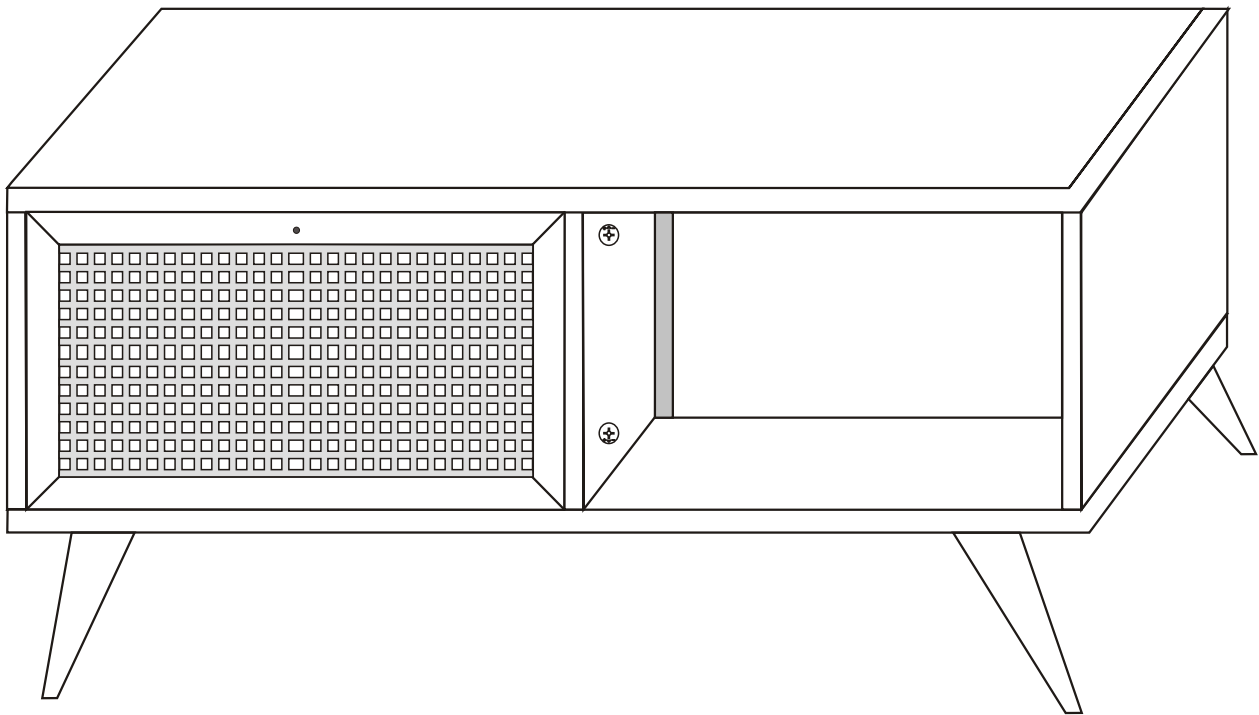

SIDYMA CAFFEE TABLE

Assembly Manual

Kalune Design
Furniture

SIDYMA CAFFEE TABLE

ATTENTION !!

Minifix is the main connection material used in Decortile products ,
Before starting assembly , Please check the drawings below